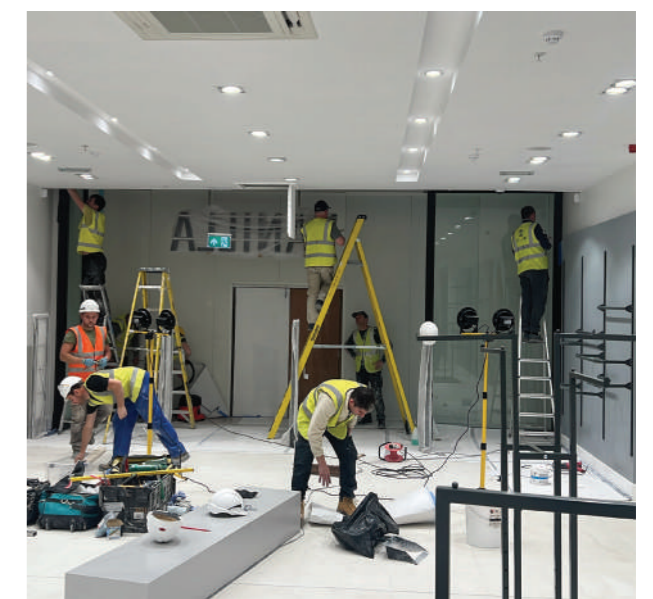

Retail Construction and Renovation:

We specialise in creating and refurbishing retail spaces that are not only visually appealing but also functional and customer-friendly. Our team ensures that every retail project is tailored to enhance shopping experiences and brand identity.

As customers step into the store, they're welcomed into an environment that mirrors Vanilla's dedication to style and quality. The interior design is a masterful combination of sleek lines and luxurious textures, creating a sophisticated yet inviting atmosphere.

Lakeside Shopping Centre West Thurrock

The interior of the store is a masterful combination of contemporary elegance and inviting warmth, creating an atmosphere that is both chic and approachable. The design elements, from the sleek furnishings to the sophisticated color palette, all contribute to an ambiance that is quintessentially Vanilla. The store layout has been meticulously planned to enhance the customer's journey through the varied and vibrant collections of Vanilla. The arrangement of the space not only showcases the products in their best light but also facilitates an intuitive and enjoyable exploration of the store. Each section is thoughtfully curated, allowing customers to easily navigate through the latest trends and timeless classics that Vanilla offers.