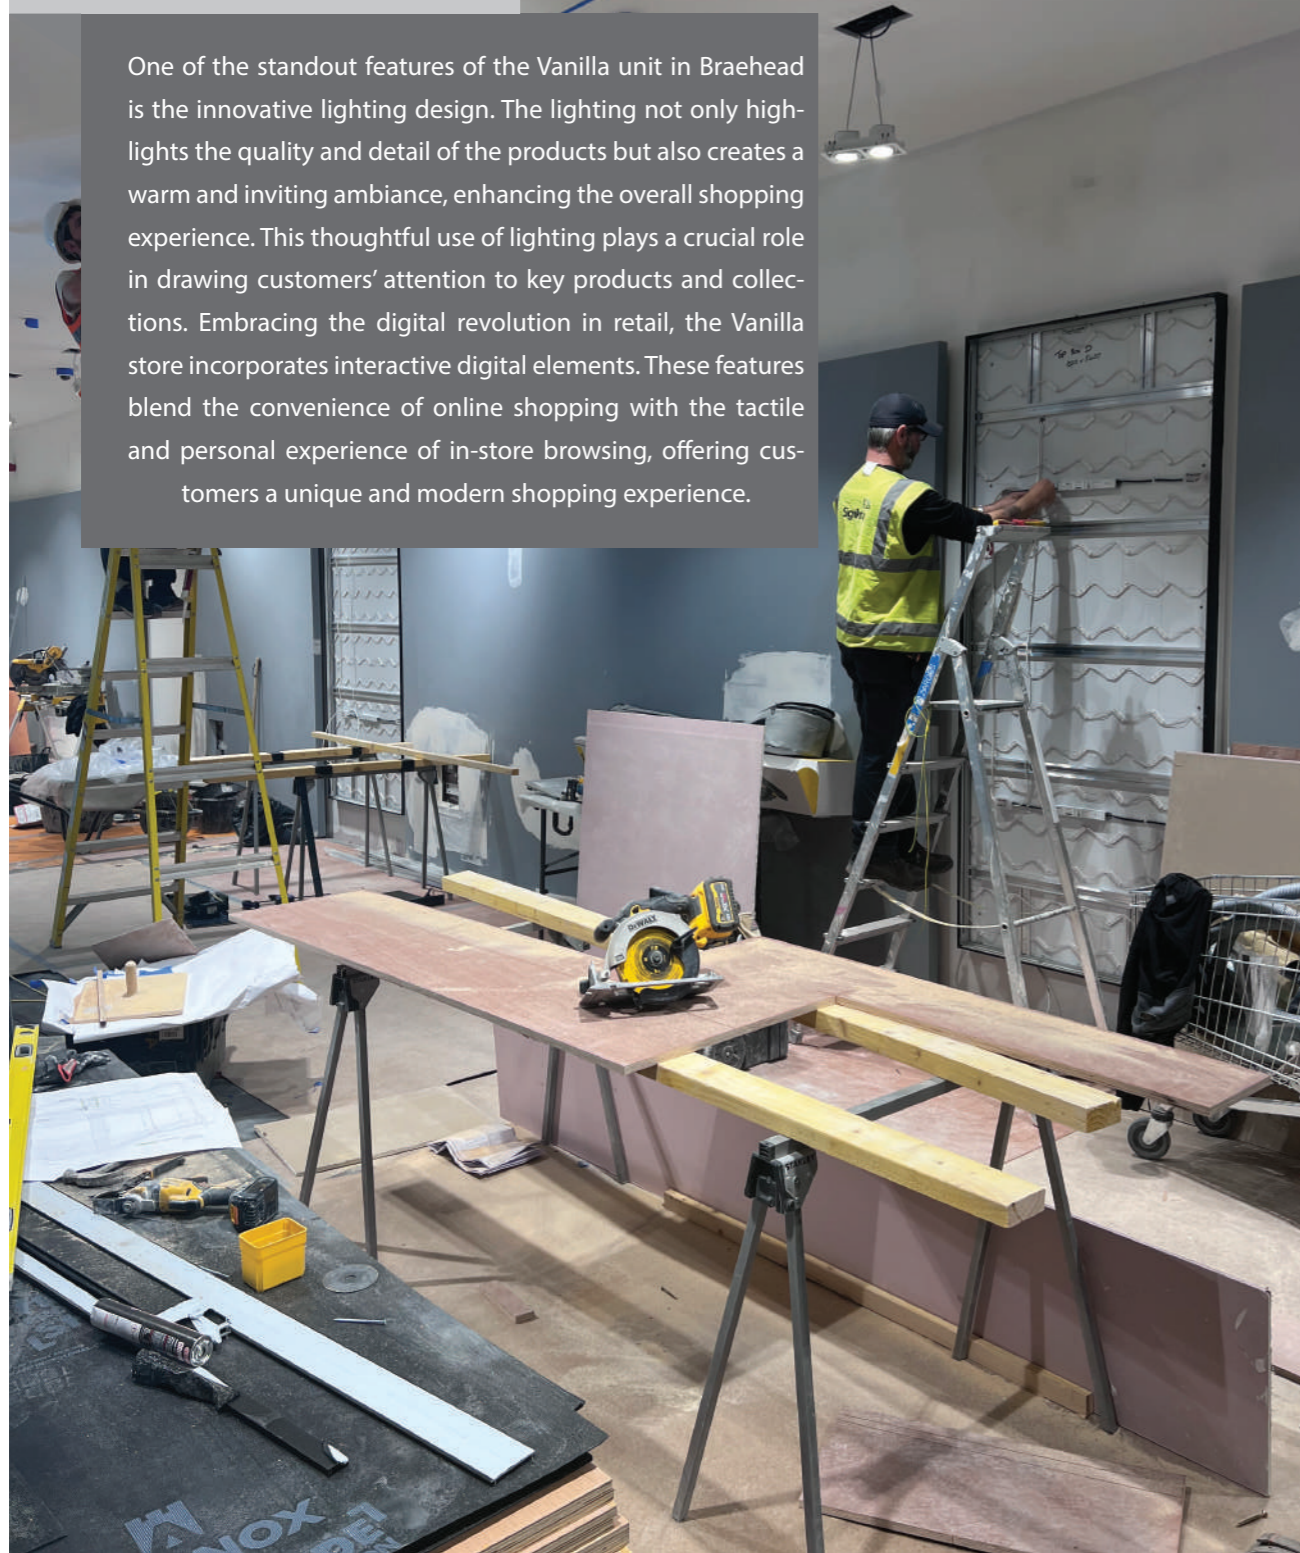

Glasgow Braehead Shopping Center

One of the standout features of the Vanilla unit in Braehead is the innovative lighting design. The lighting not only highlights the quality and detail of the products but also creates a warm and inviting ambiance, enhancing the overall shopping experience. This thoughtful use of lighting plays a crucial role in drawing customers' attention to key products and collections. Embracing the digital revolution in retail, the Vanilla store incorporates interactive digital elements. These features blend the convenience of online shopping with the tactile and personal experience of in-store browsing, offering customers a unique and modern shopping experience.