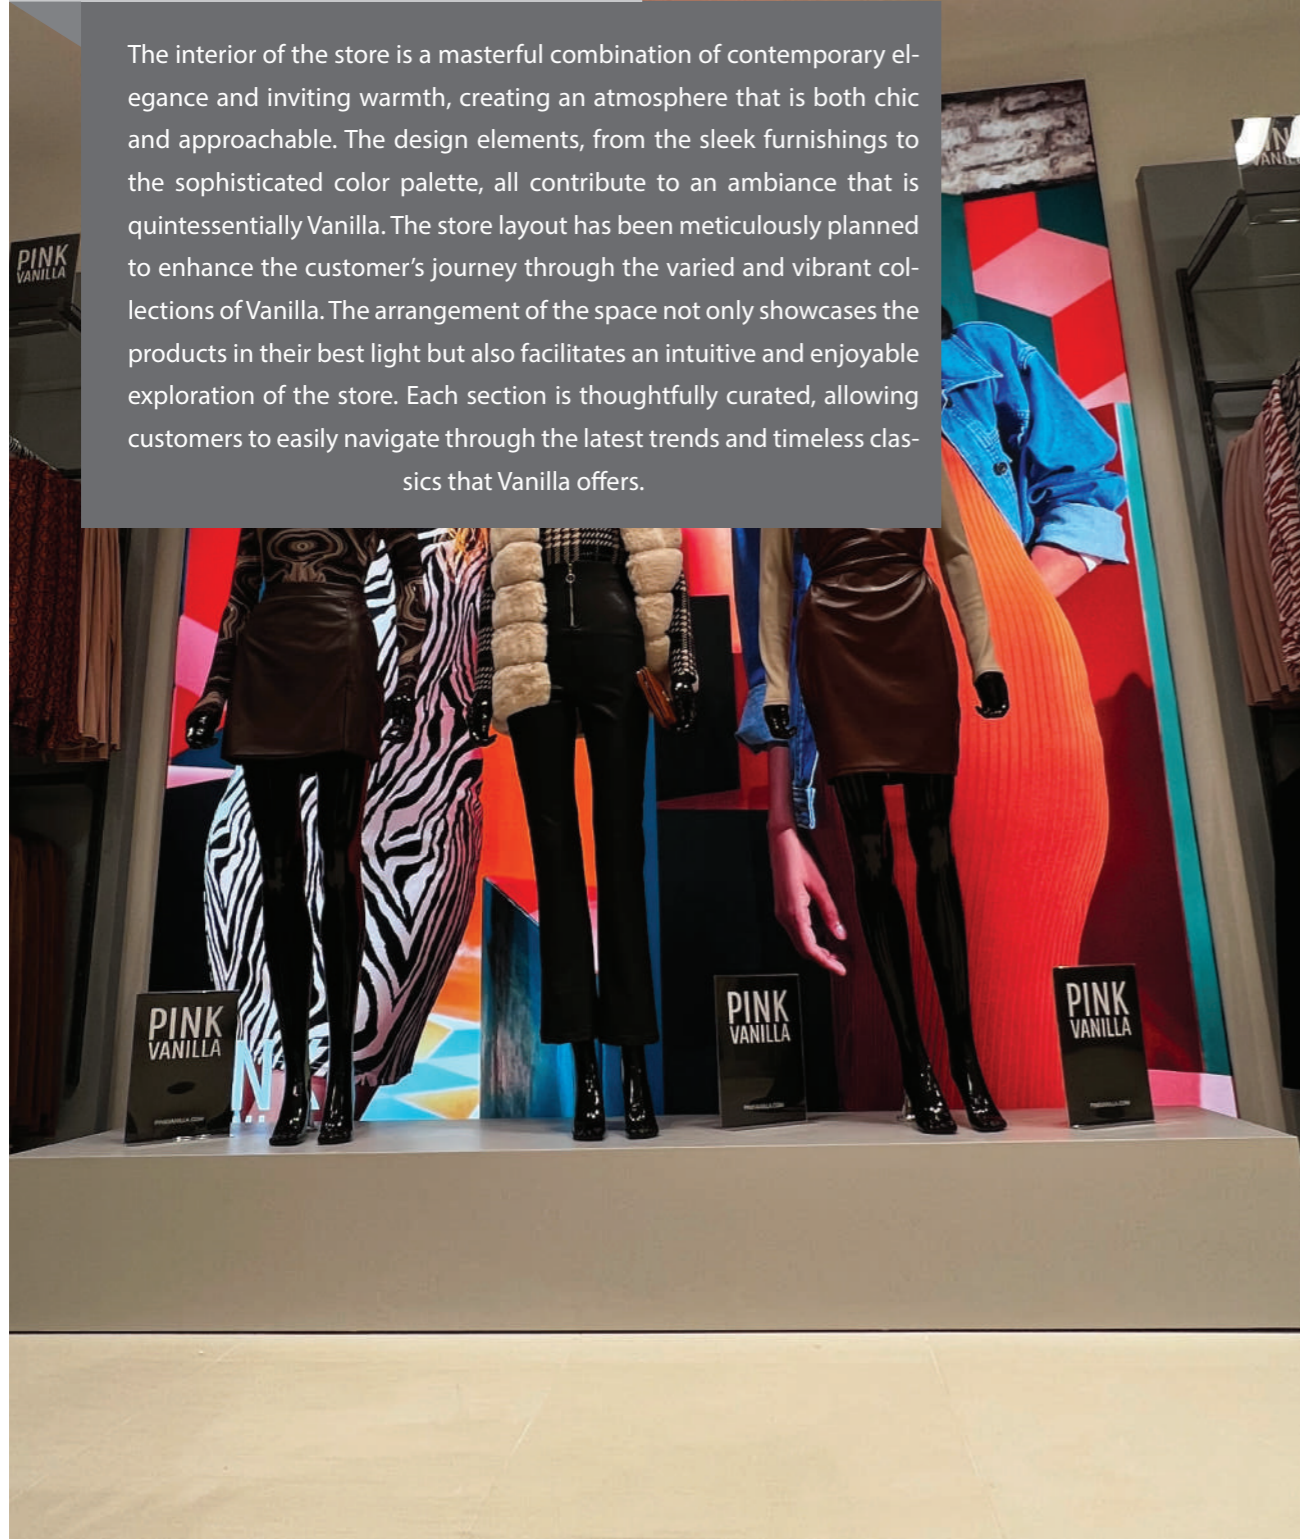

As customers step into the store, they're welcomed into an environment that mirrors Vanilla's dedication to style and quality. The interior design is a masterful combination of sleek lines and luxurious textures, creating a sophisticated yet inviting atmosphere.

Glasgow Braehead Shopping Center

One of the standout features of the Vanilla unit in Braehead is the innovative lighting design. The lighting not only highlights the quality and detail of the products but also creates a warm and inviting ambiance, enhancing the overall shopping experience. This thoughtful use of lighting plays a crucial role in drawing customers' attention to key products and collections. Embracing the digital revolution in retail, the Vanilla store incorporates interactive digital elements. These features blend the convenience of online shopping with the tactile and personal experience of in-store browsing, offering customers a unique and modern shopping experience.

Lakeside Shopping Centre West Thurrock

The interior of the store is a masterful combination of contemporary elegance and inviting warmth, creating an atmosphere that is both chic and approachable. The design elements, from the sleek furnishings to the sophisticated color palette, all contribute to an ambiance that is quintessentially Vanilla. The store layout has been meticulously planned to enhance the customer's journey through the varied and vibrant collections of Vanilla. The arrangement of the space not only showcases the products in their best light but also facilitates an intuitive and enjoyable exploration of the store. Each section is thoughtfully curated, allowing customers to easily navigate through the latest trends and timeless classics that Vanilla offers.